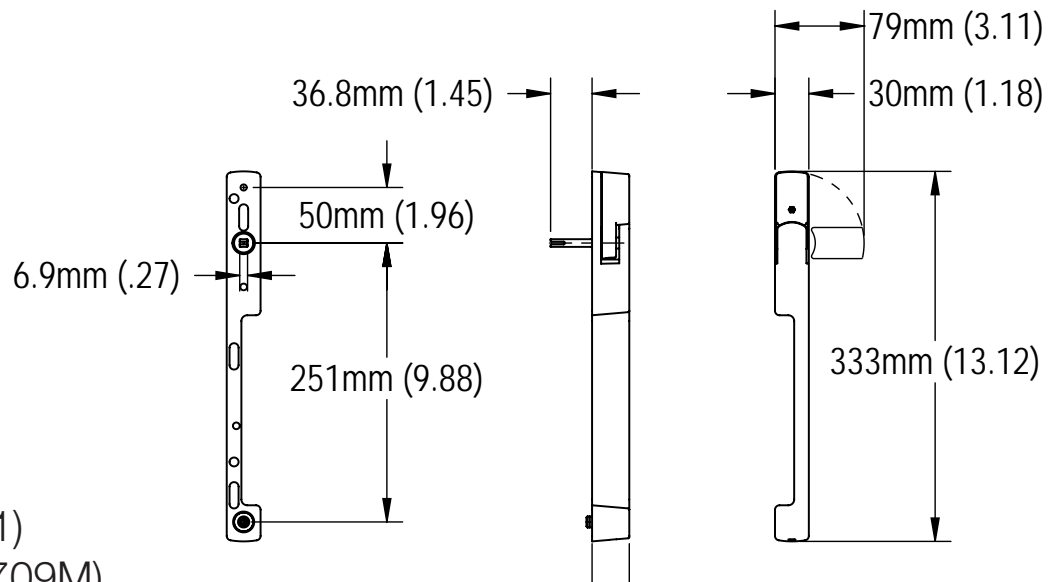

Available in

- Alpine Frost (F32-1)
- Rustic Umber (F8709M)
- Matte Black (F9714M)

Handle Sets for 1 3/4" thick doors*	Alpine Frost (F32-1)	Rustic Umber (F8709M)	Matte Black (F9714M)
Non-Keyed LH/XO	11591754	11591766	11591778
Non-Keyed RH/OX	11591729	11591730	11591742
Keyed LH/XO	11591699	11591705	11591717
Keyed RH/OX	11591663	11591675	11591687
Dummy LH/XO	11591815	11591821	11591833
Dummy RH/OX	11591785	11591791	11591808

*Please contact your sales representative if your panels are thicker than 1-3/4"