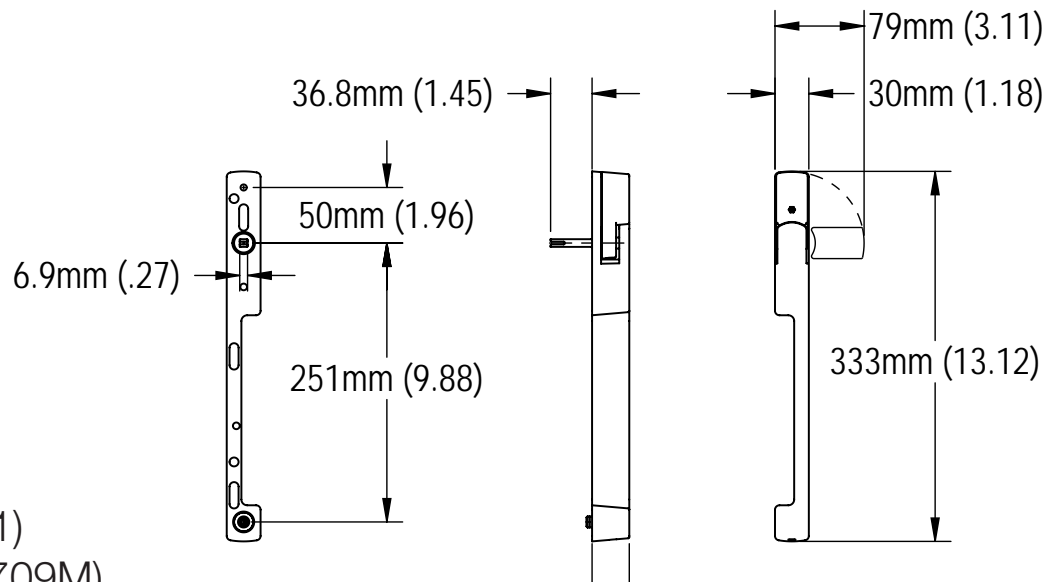

Available in

- Alpine Frost (F32-1)
- Rustic Umber (F8709M)
- Matte Black (F9714M)

Handle Sets for 1 3/4" thick doors*	Alpine Frost (F32-1)	Rustic Umber (F8709M)	Matte Black (F9714M)
Non-Keyed LH/XO	11591754	11591766	11591778
Non-Keyed RH/OX	11591729	11591730	11591742
Keyed LH/XO	11591699	11591705	11591717
Keyed RH/OX	11591663	11591675	11591687
Dummy LH/XO	11591815	11591821	11591833
Dummy RH/OX	11591785	11591791	11591808

*Please contact your sales representative if your panels are thicker than 1-3/4"